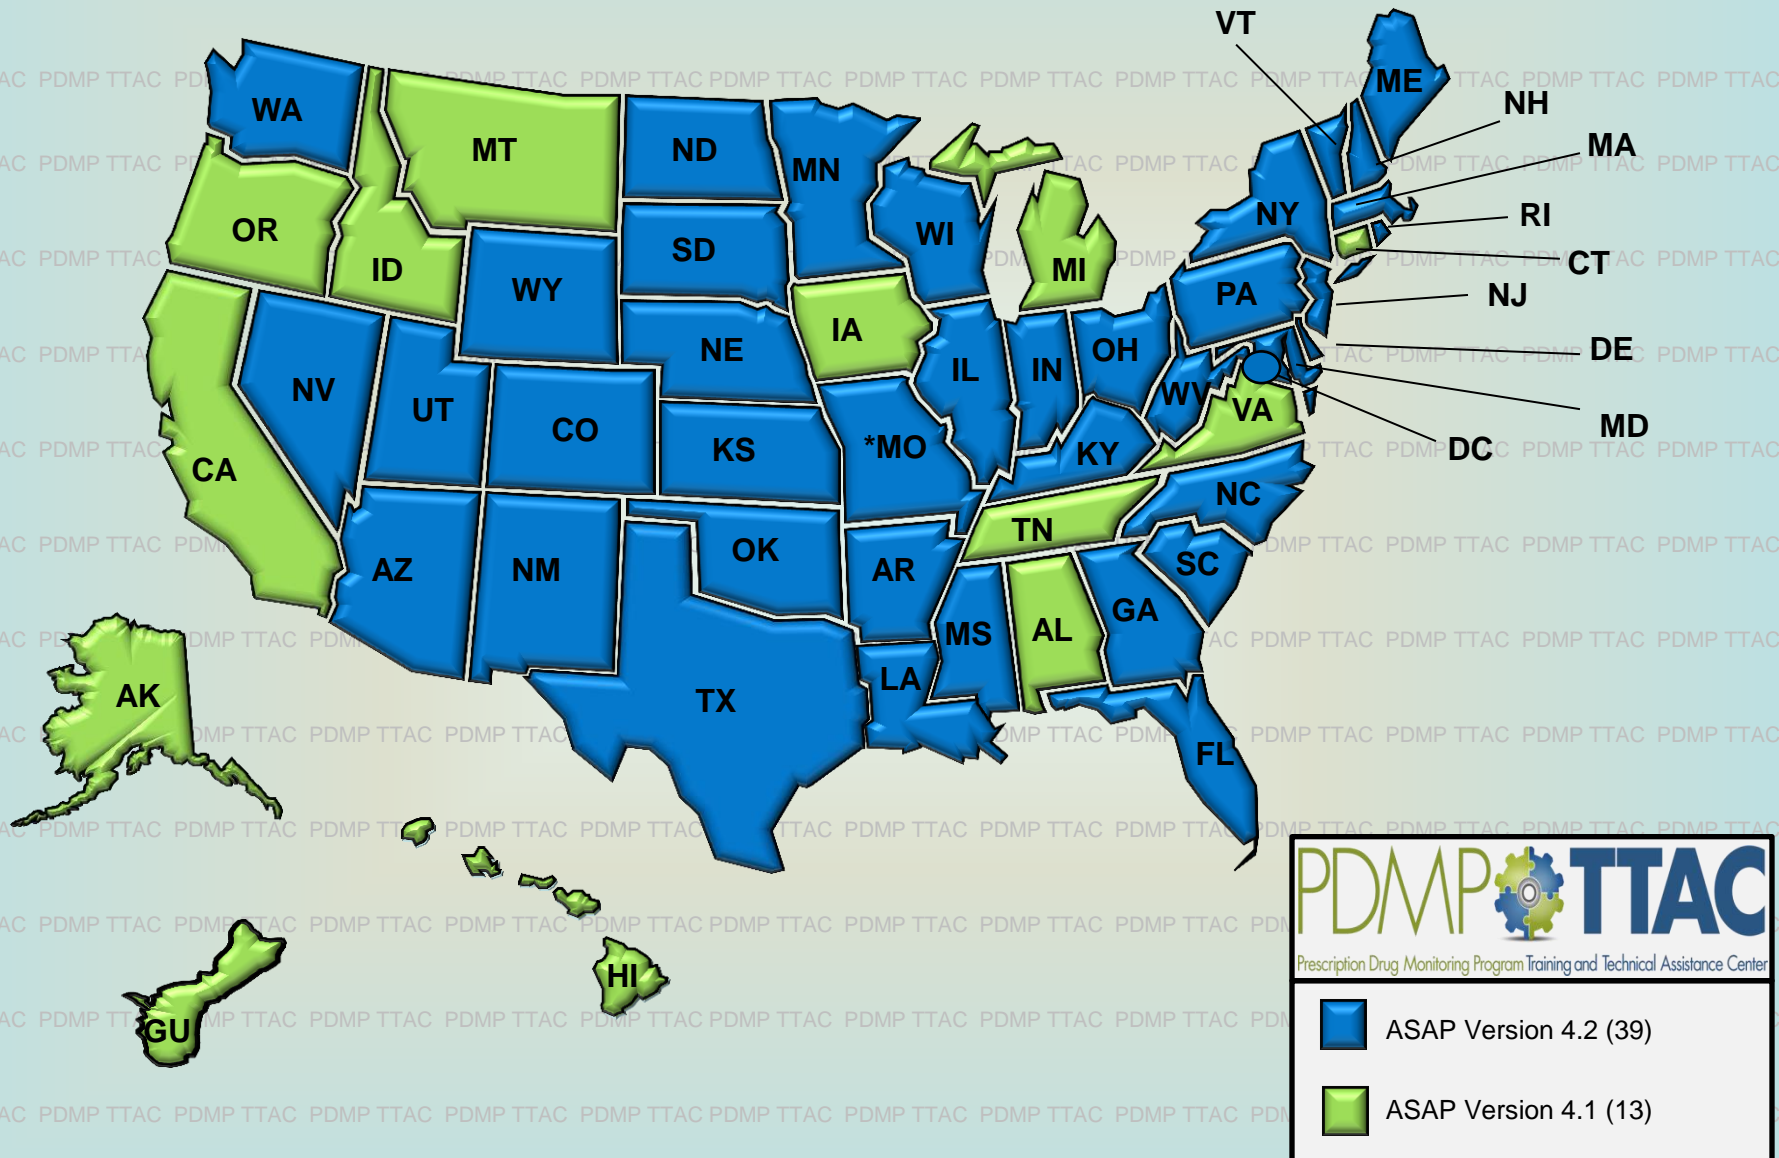

# ASAP Version Utilized by PDMP

Research is current as of December 13, 2016

\*Missouri does not have PDMP legislation