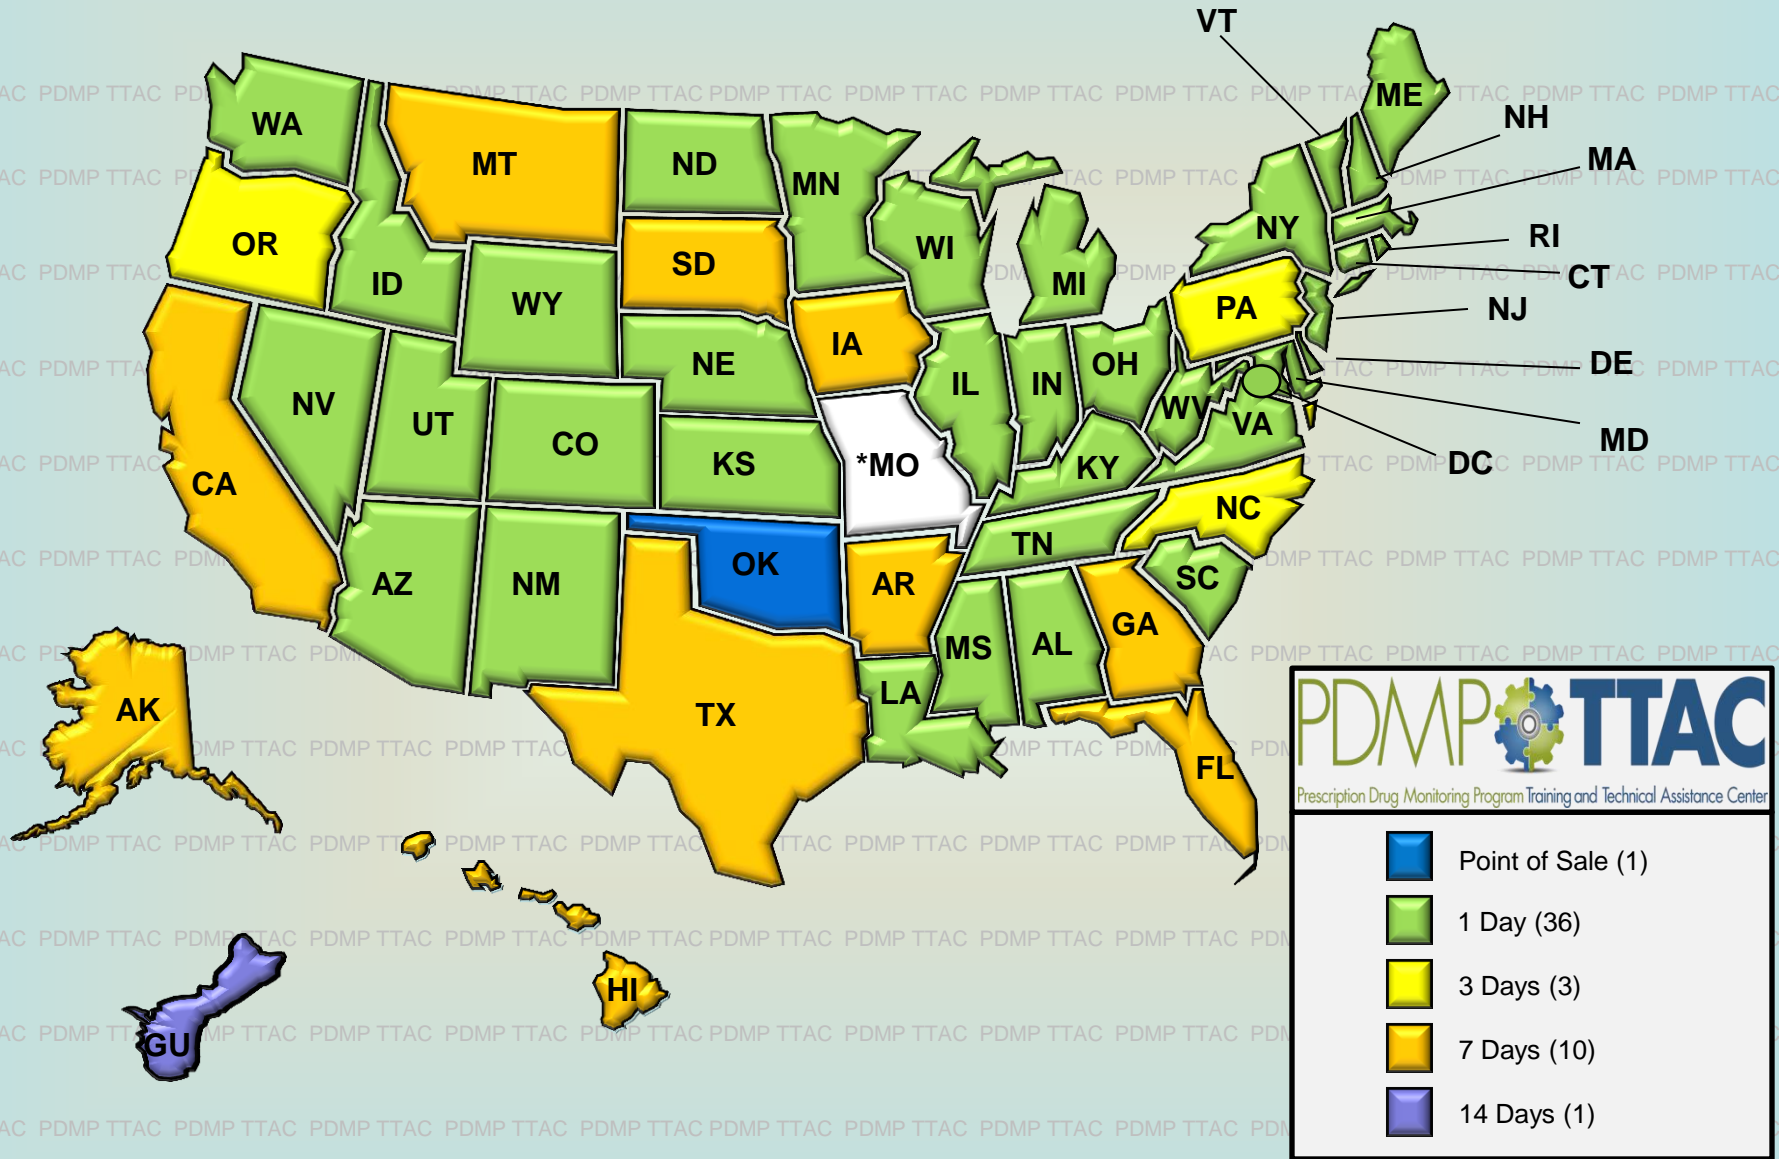

PDMP Data Collection Frequency

Research is current as of January 17, 2017

*Missouri does not have PDMP legislation