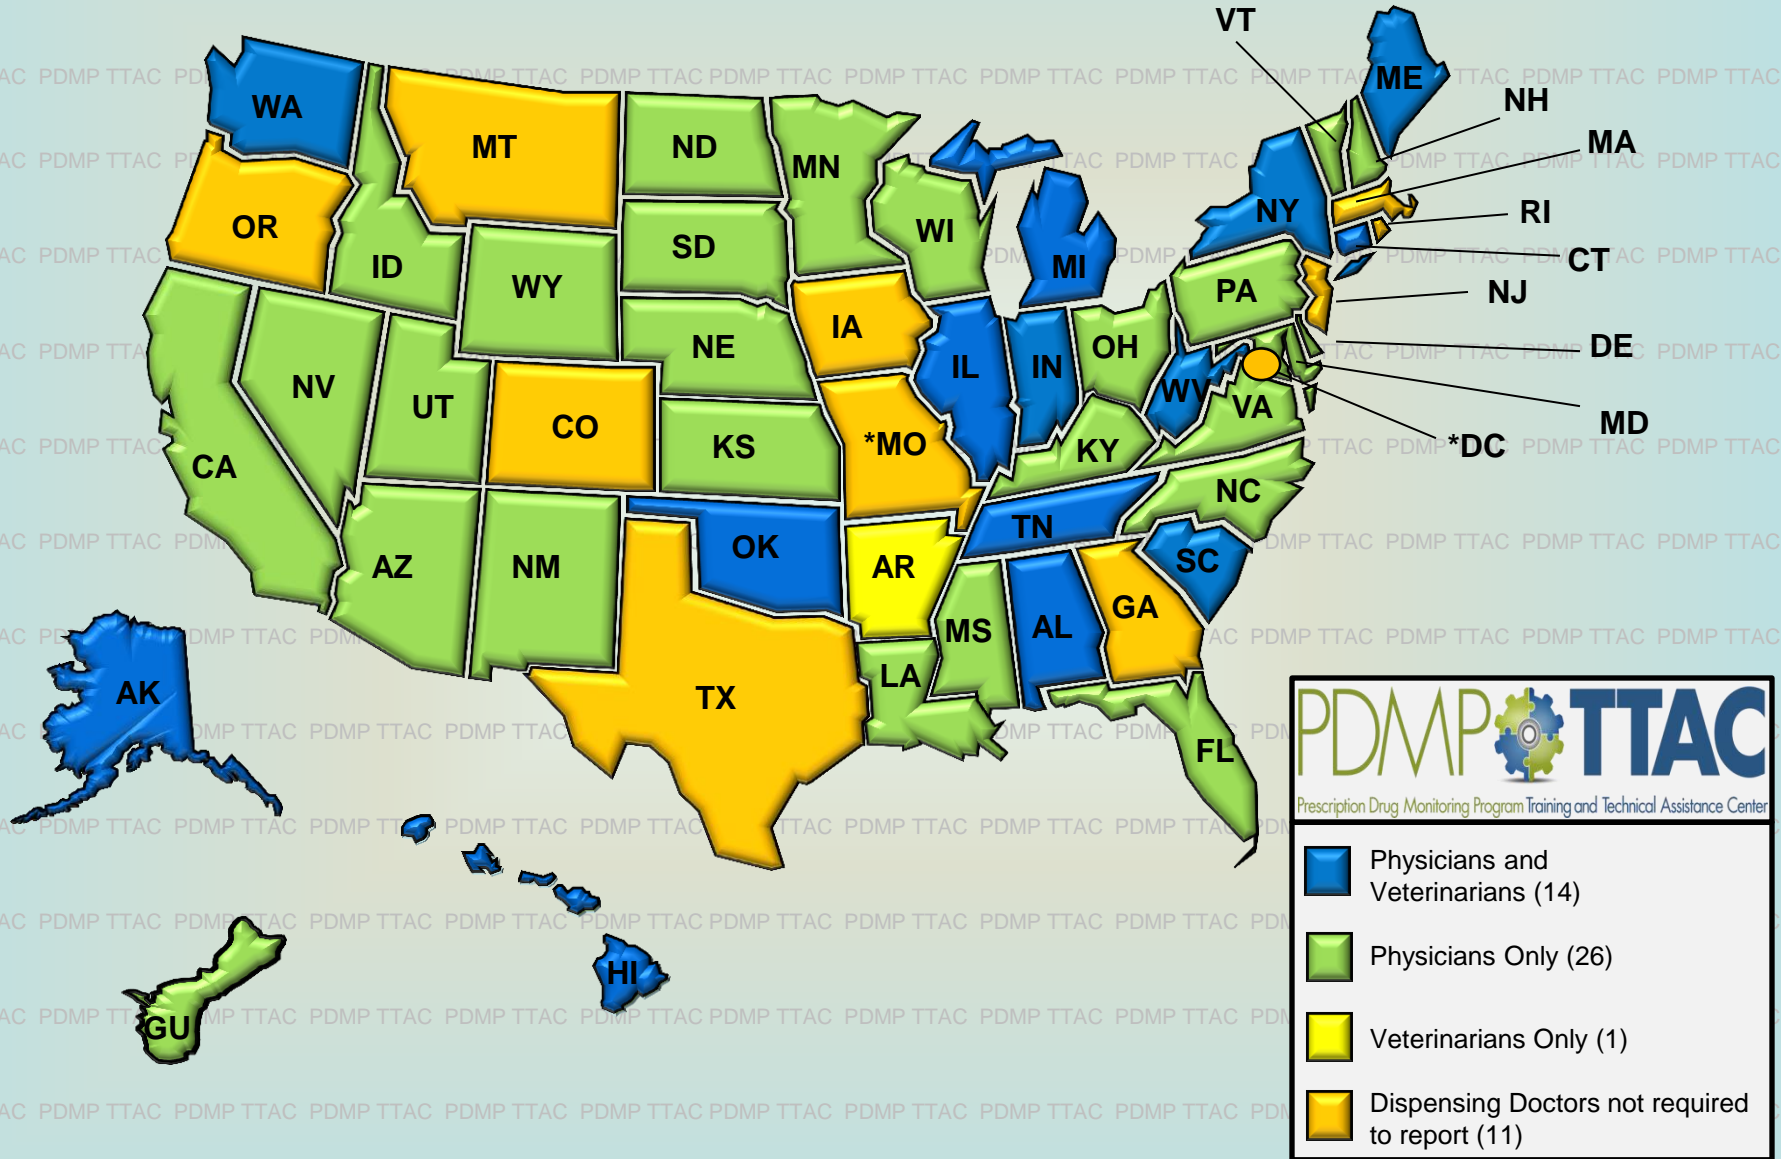

Data Transmitters: Dispensing Practitioners Required to Report

Research is current as of August 24, 2017

*Missouri does not have a state-wide PDMP