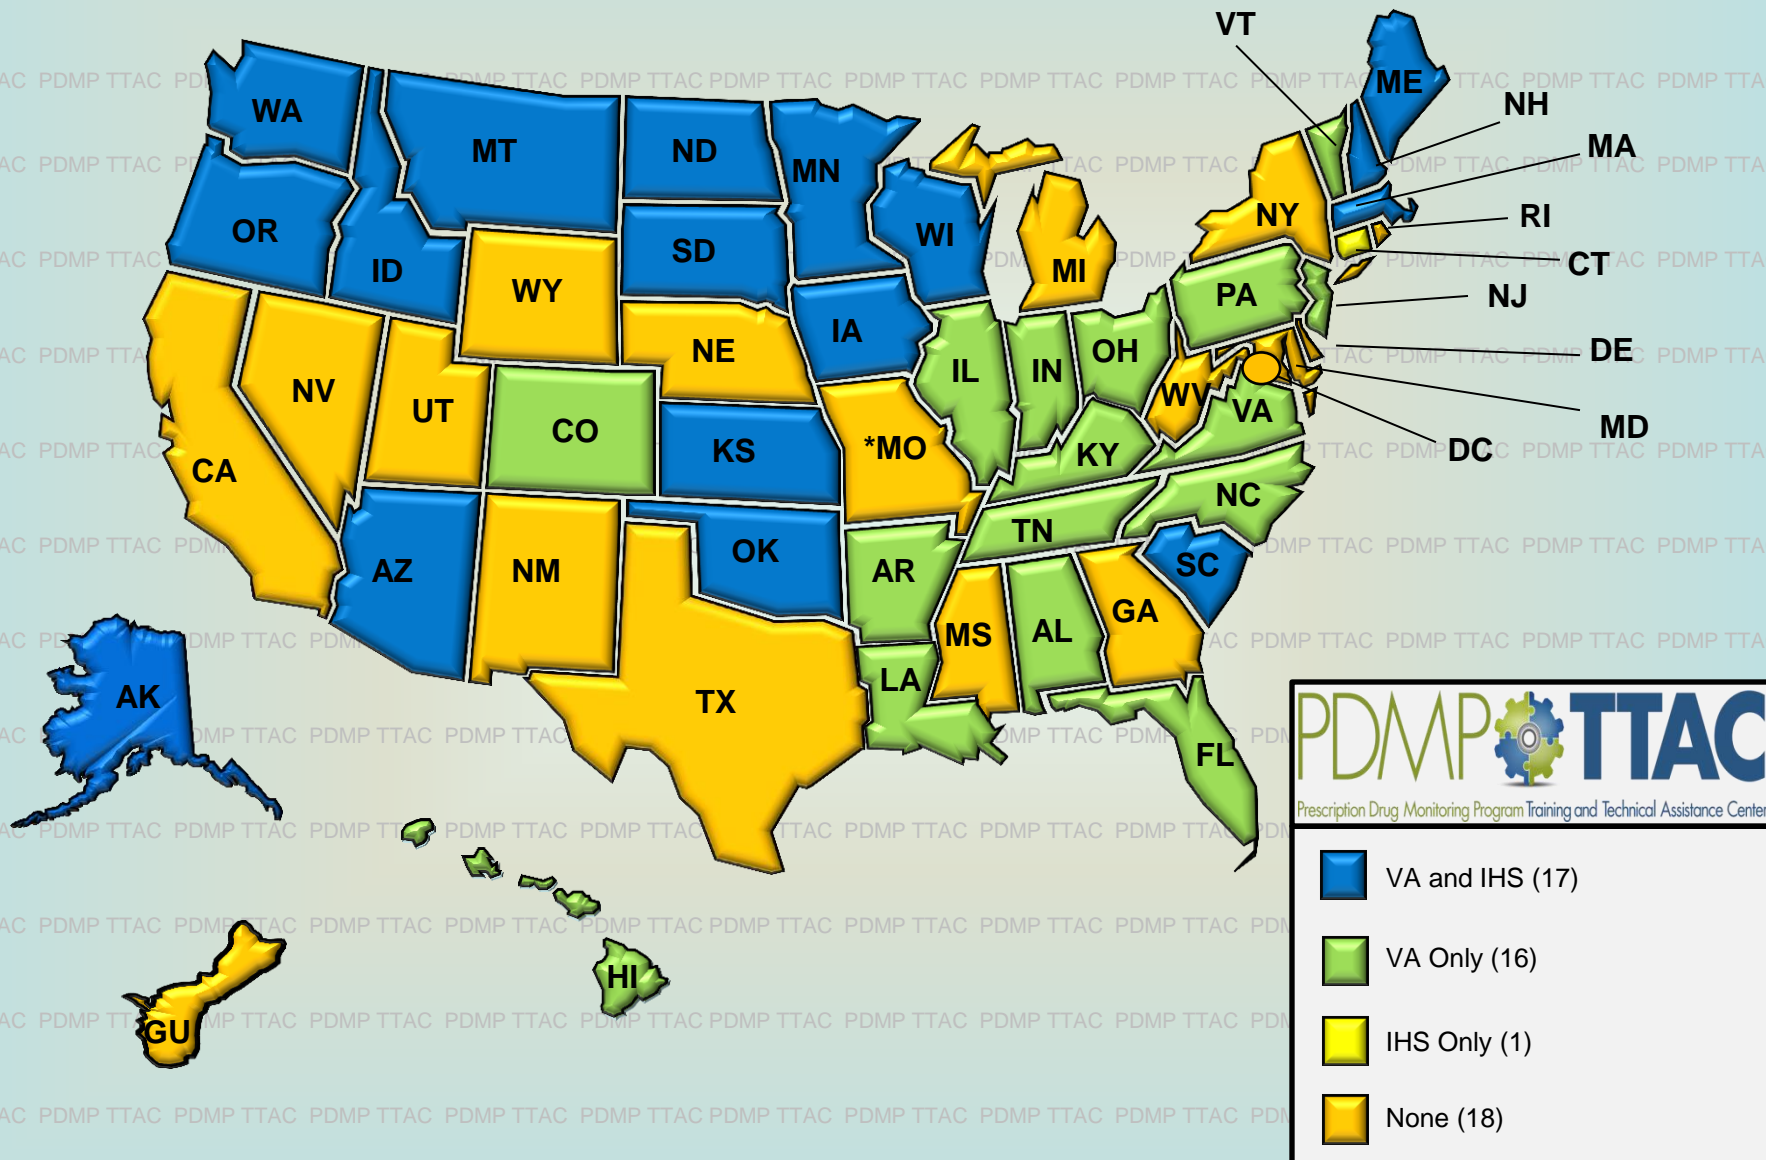

Data Transmitters: Federal Agencies by Agency Type

Research is current as of December 5, 2017

*Missouri does not have a state-wide PDMP