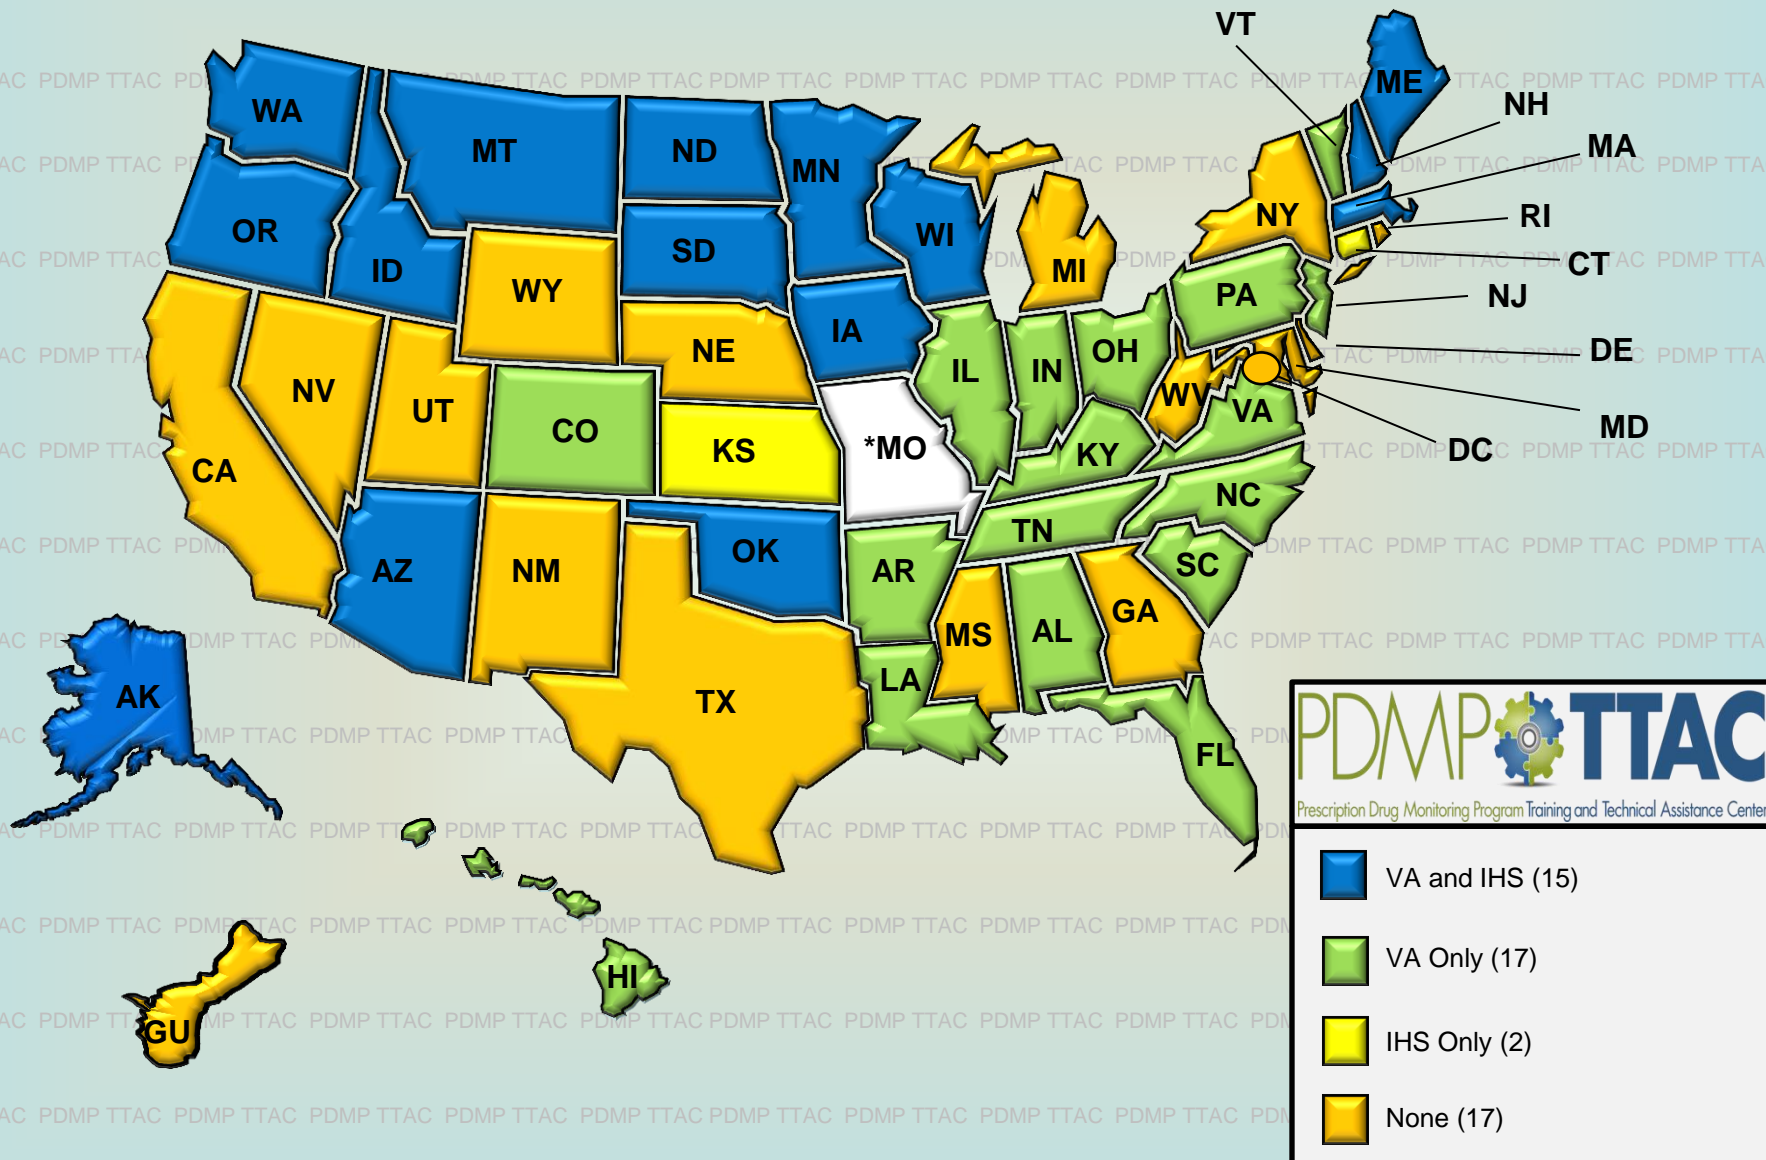

# Data Transmitters: Federal Agencies by Agency Type

Research is current as of October 18, 2016

\*Missouri does not have PDMP legislation