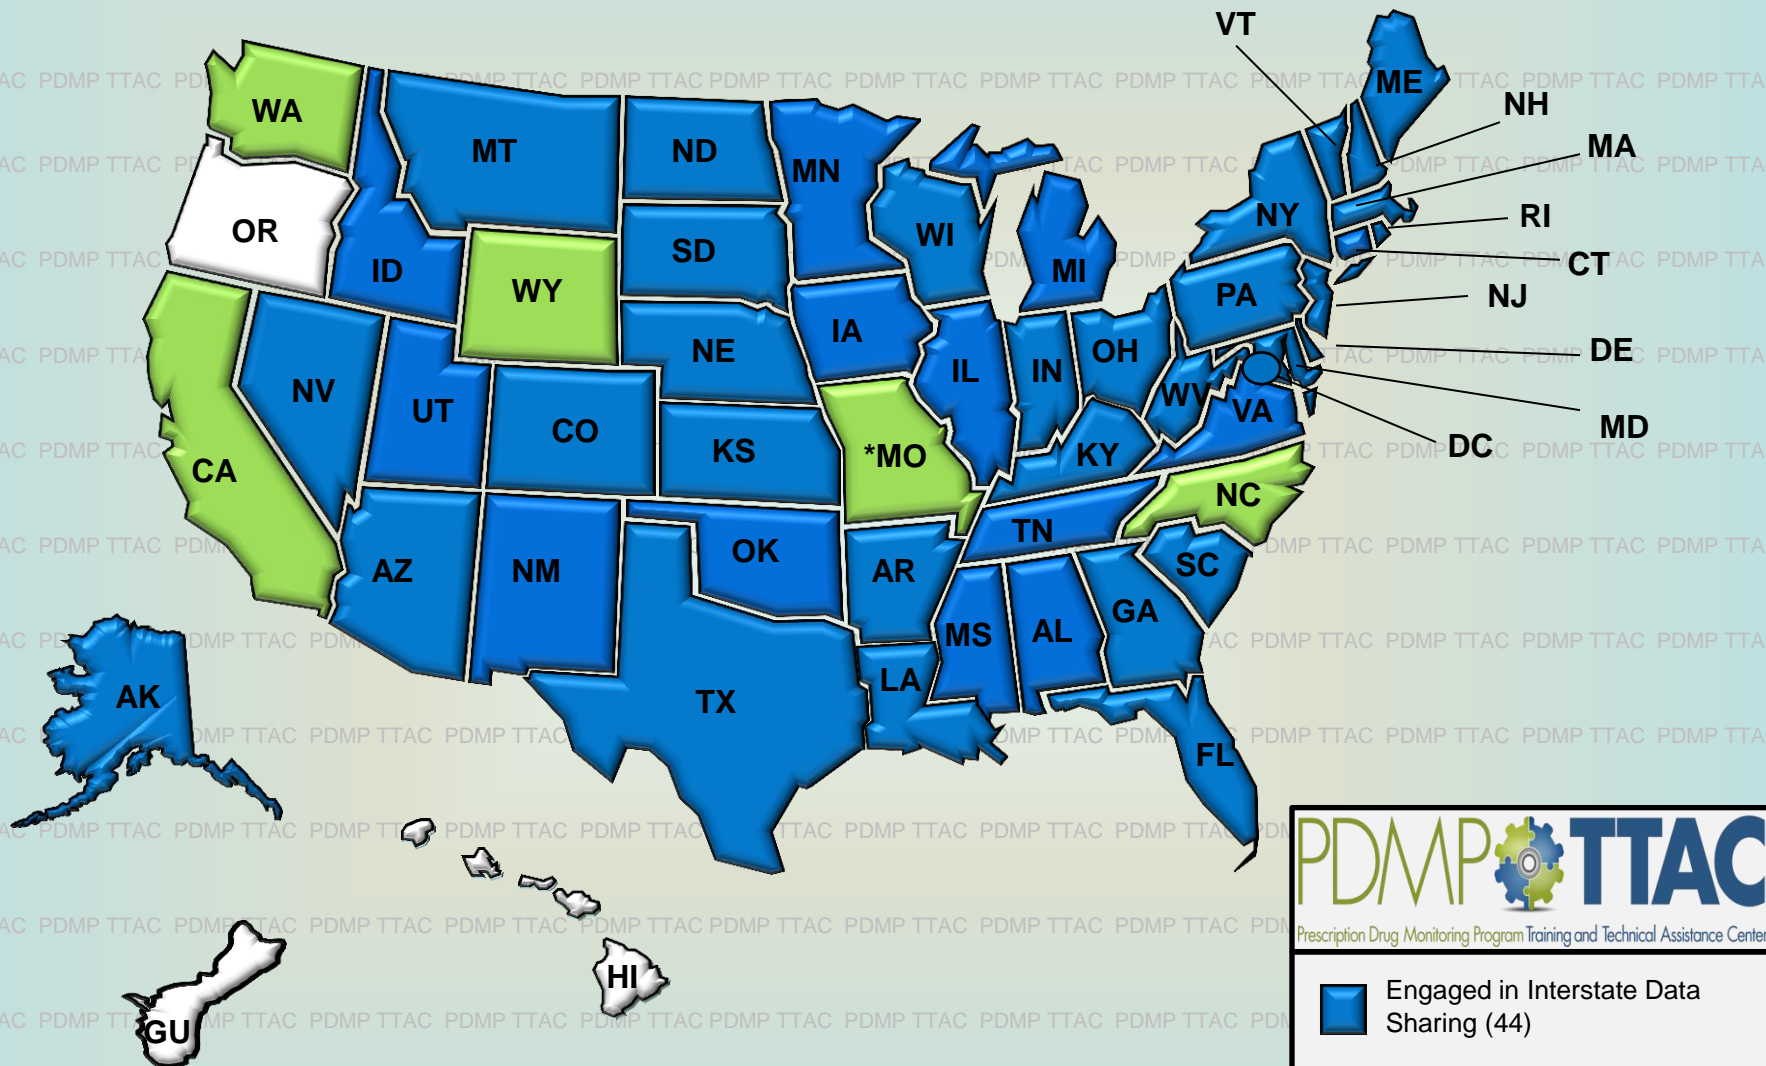

Interstate Data Sharing

Research is current as of September 20, 2017

*Missouri does not have a state-wide PDMP