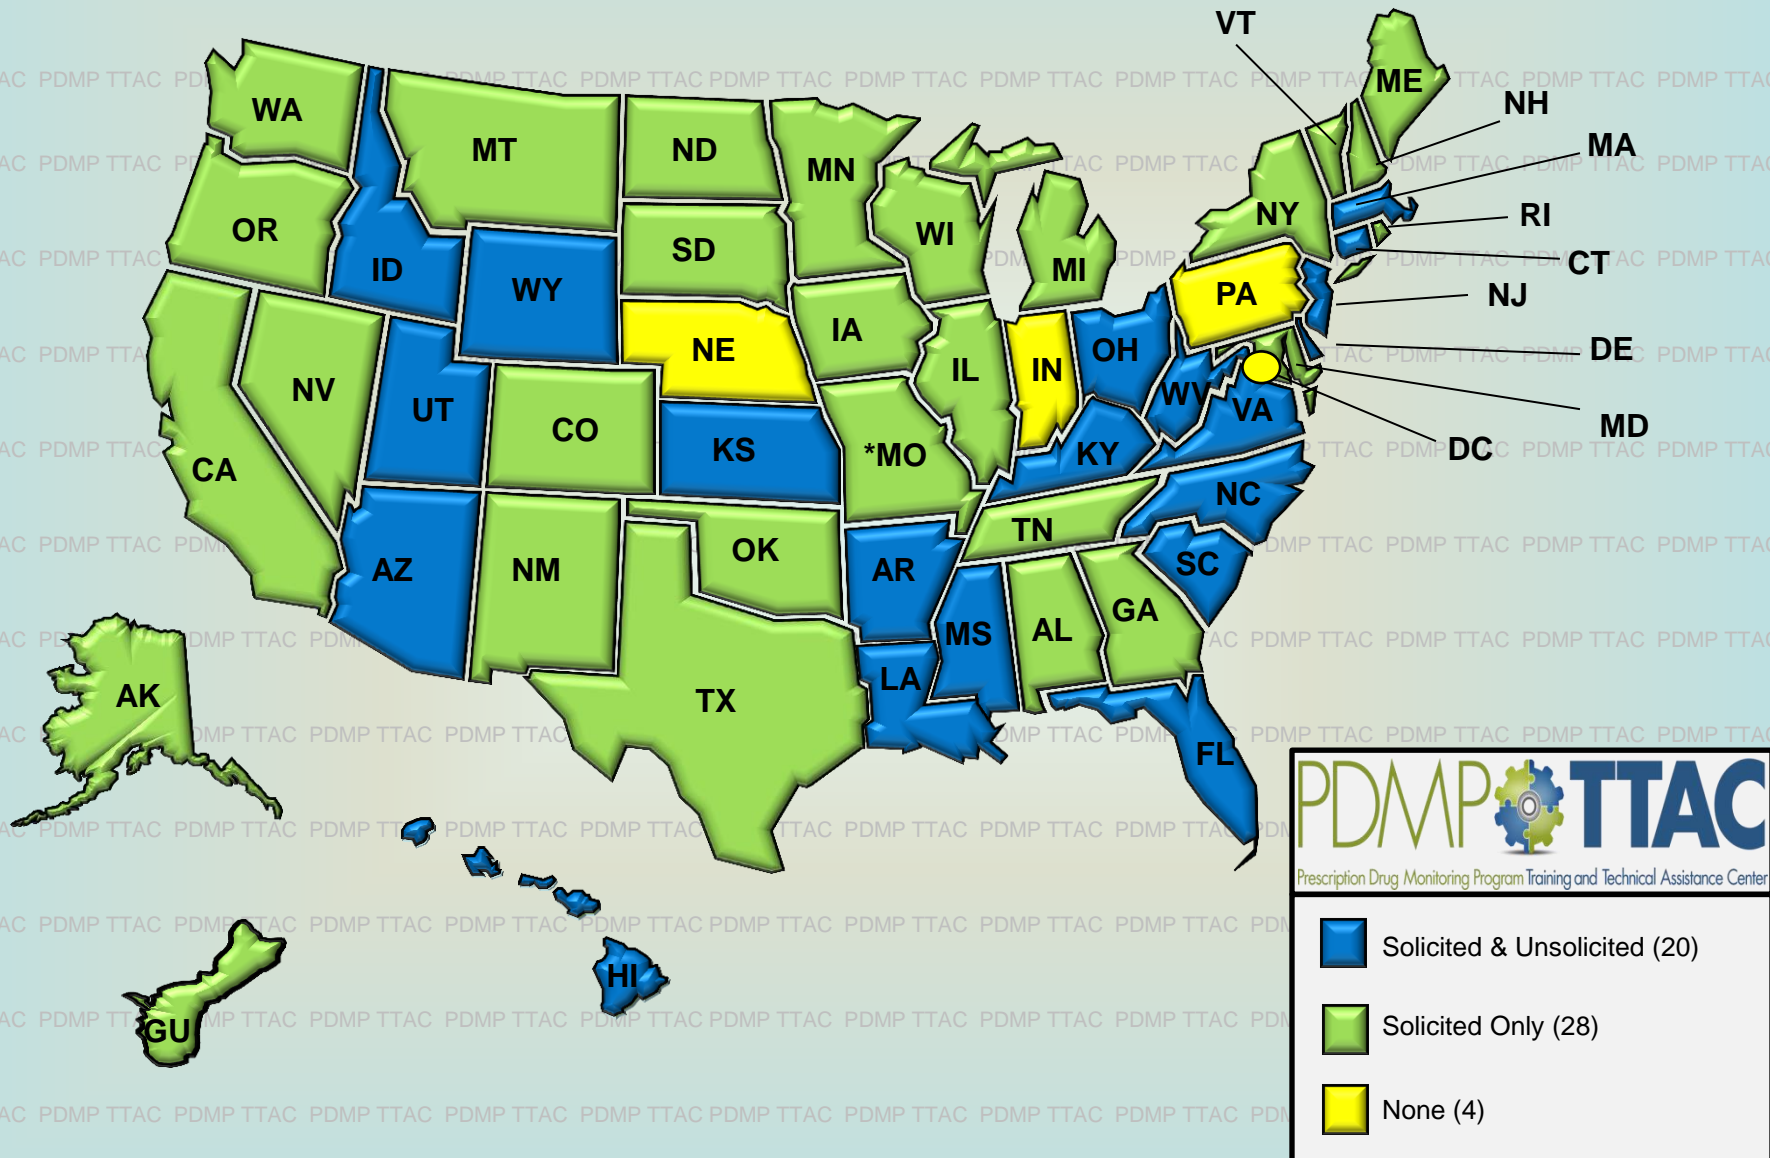

Engaged in Sending Solicited and Unsolicited Reports to Law Enforcement Agencies

Research is current as of August 24, 2017

*Missouri does not have a state-wide PDMP