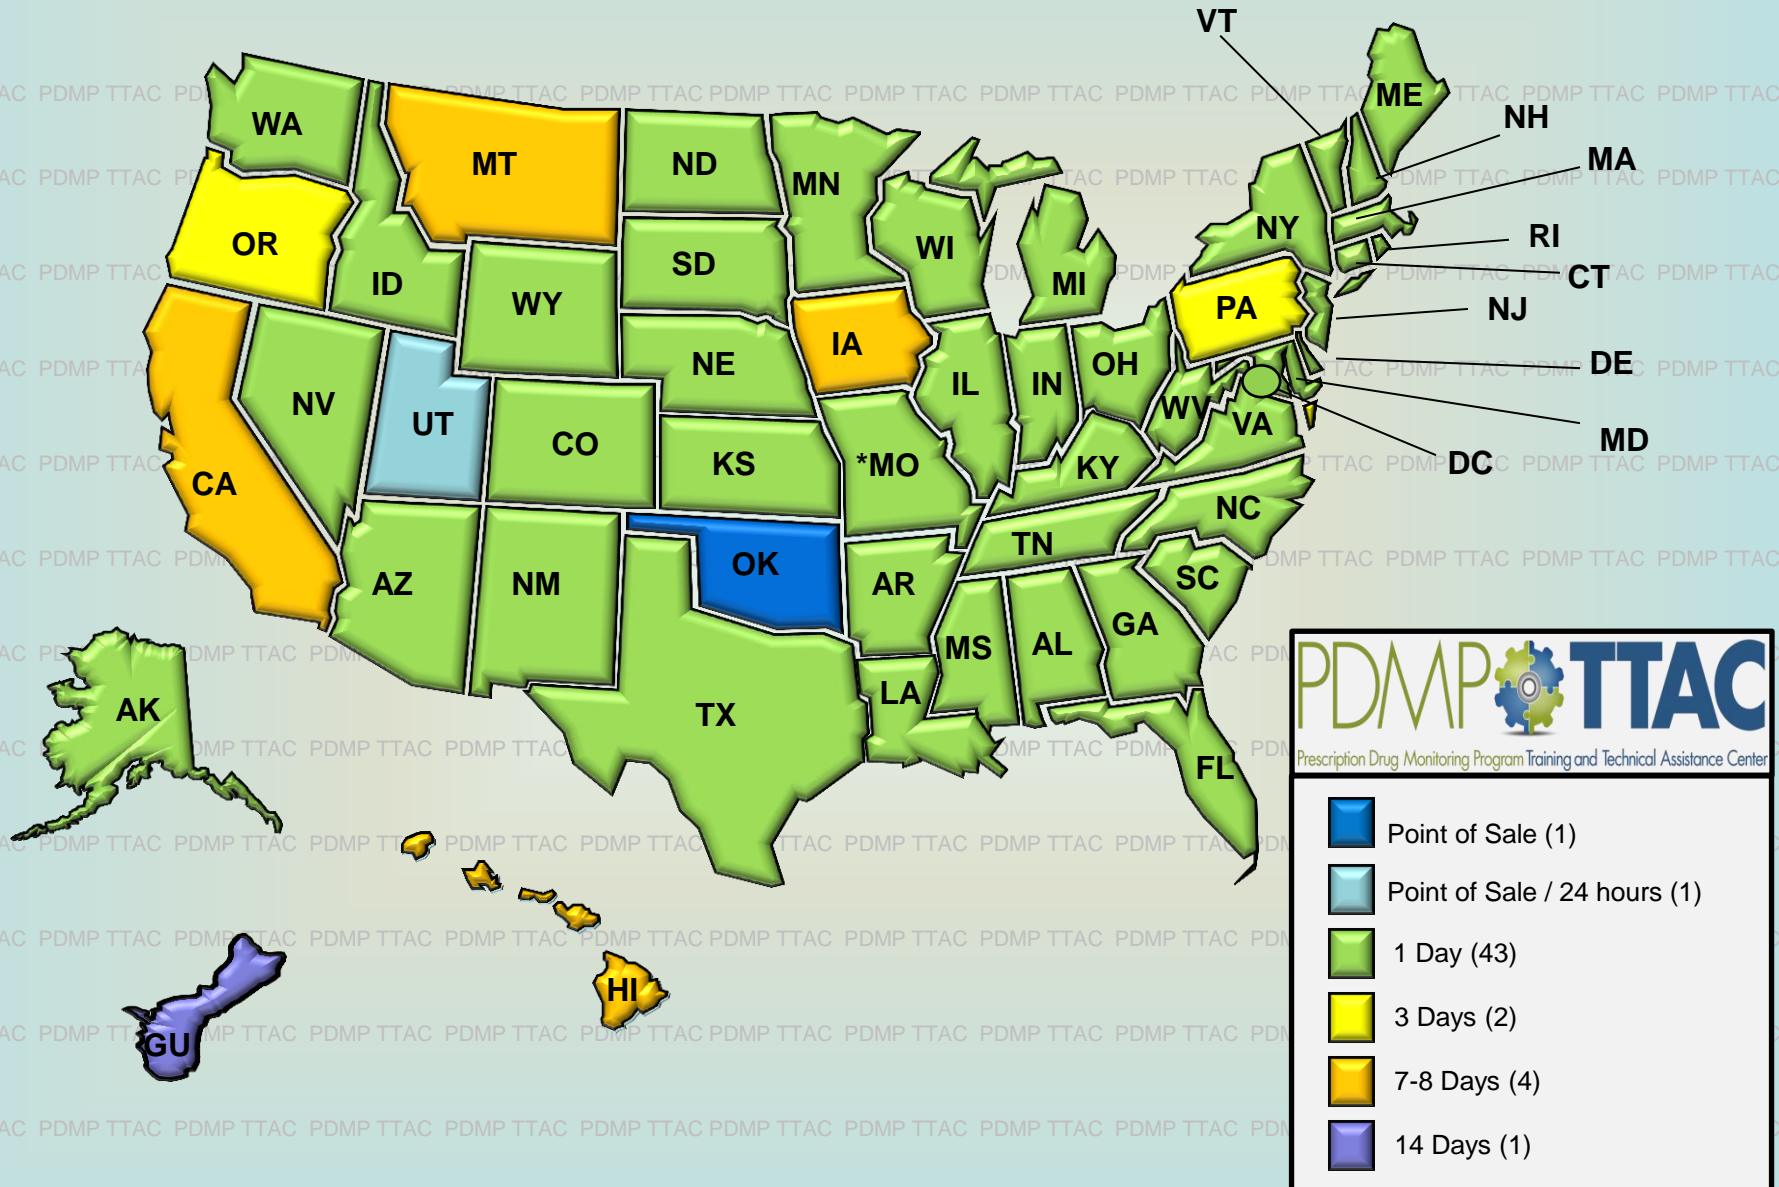

PDMP Data Collection Frequency

Research is current as of September 1, 2017

*Missouri does not have a state-wide PDMP