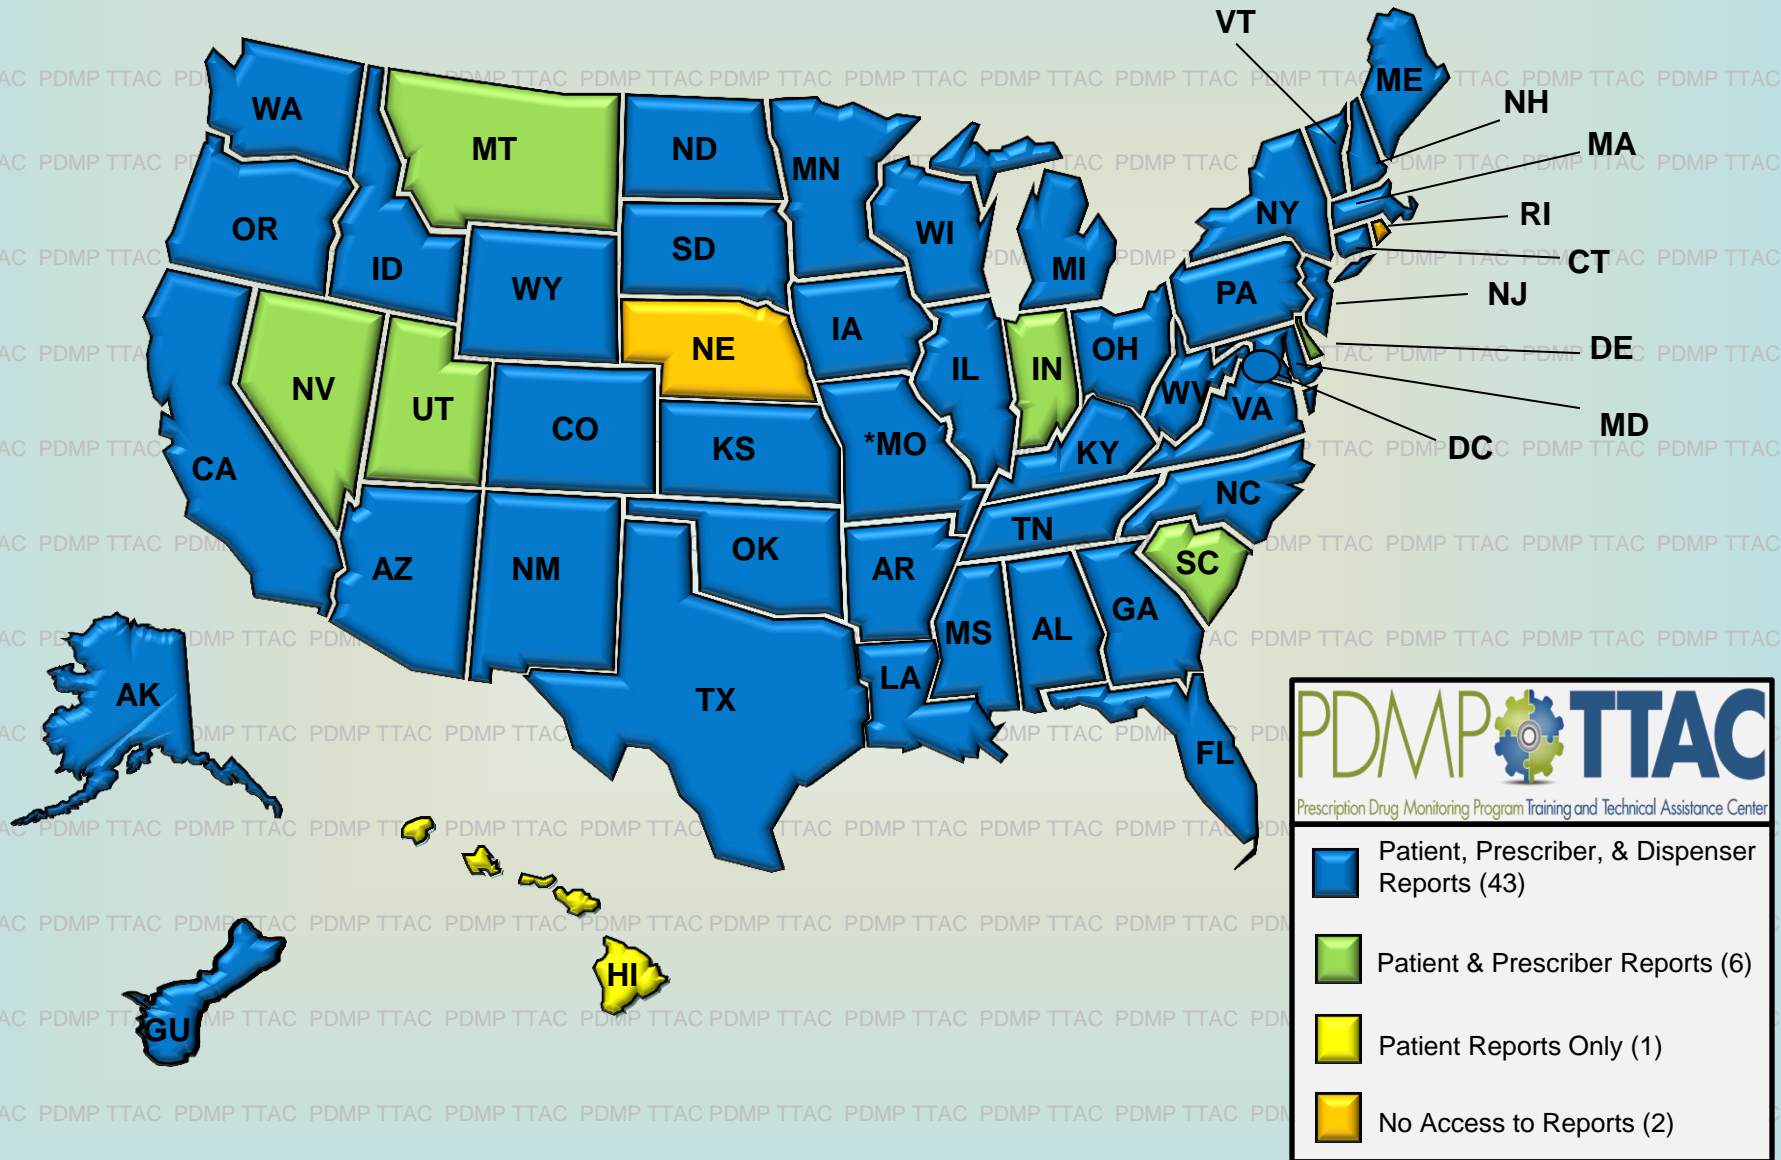

PDMP Reports Available to Law Enforcement

Research is current as of August 24, 2017

*Missouri does not have a state-wide PDMP