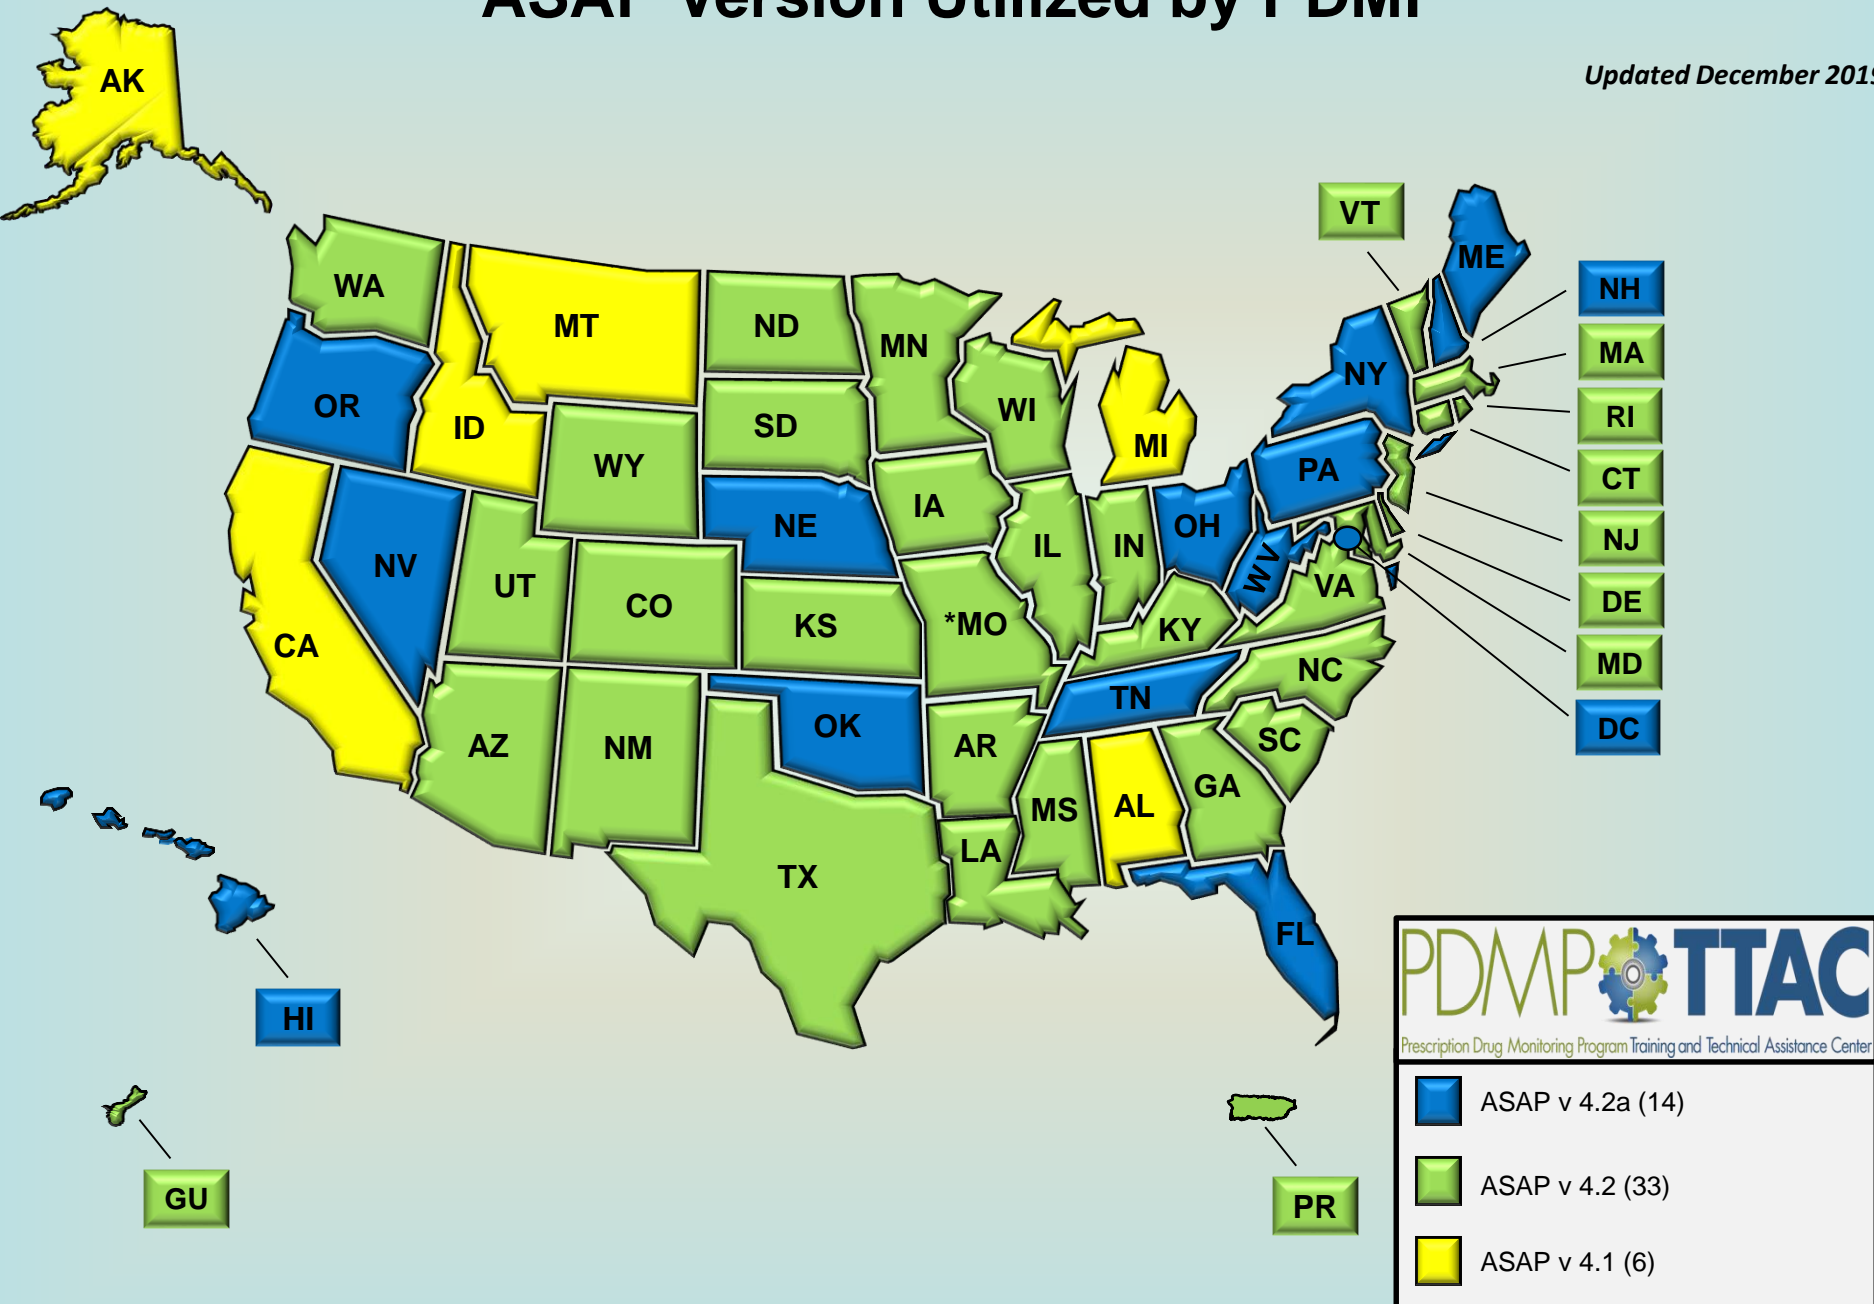

ASAP Version Utilized by PDMP

Updated December 2019

* Missouri has not enacted state legislation to establish a PDMP